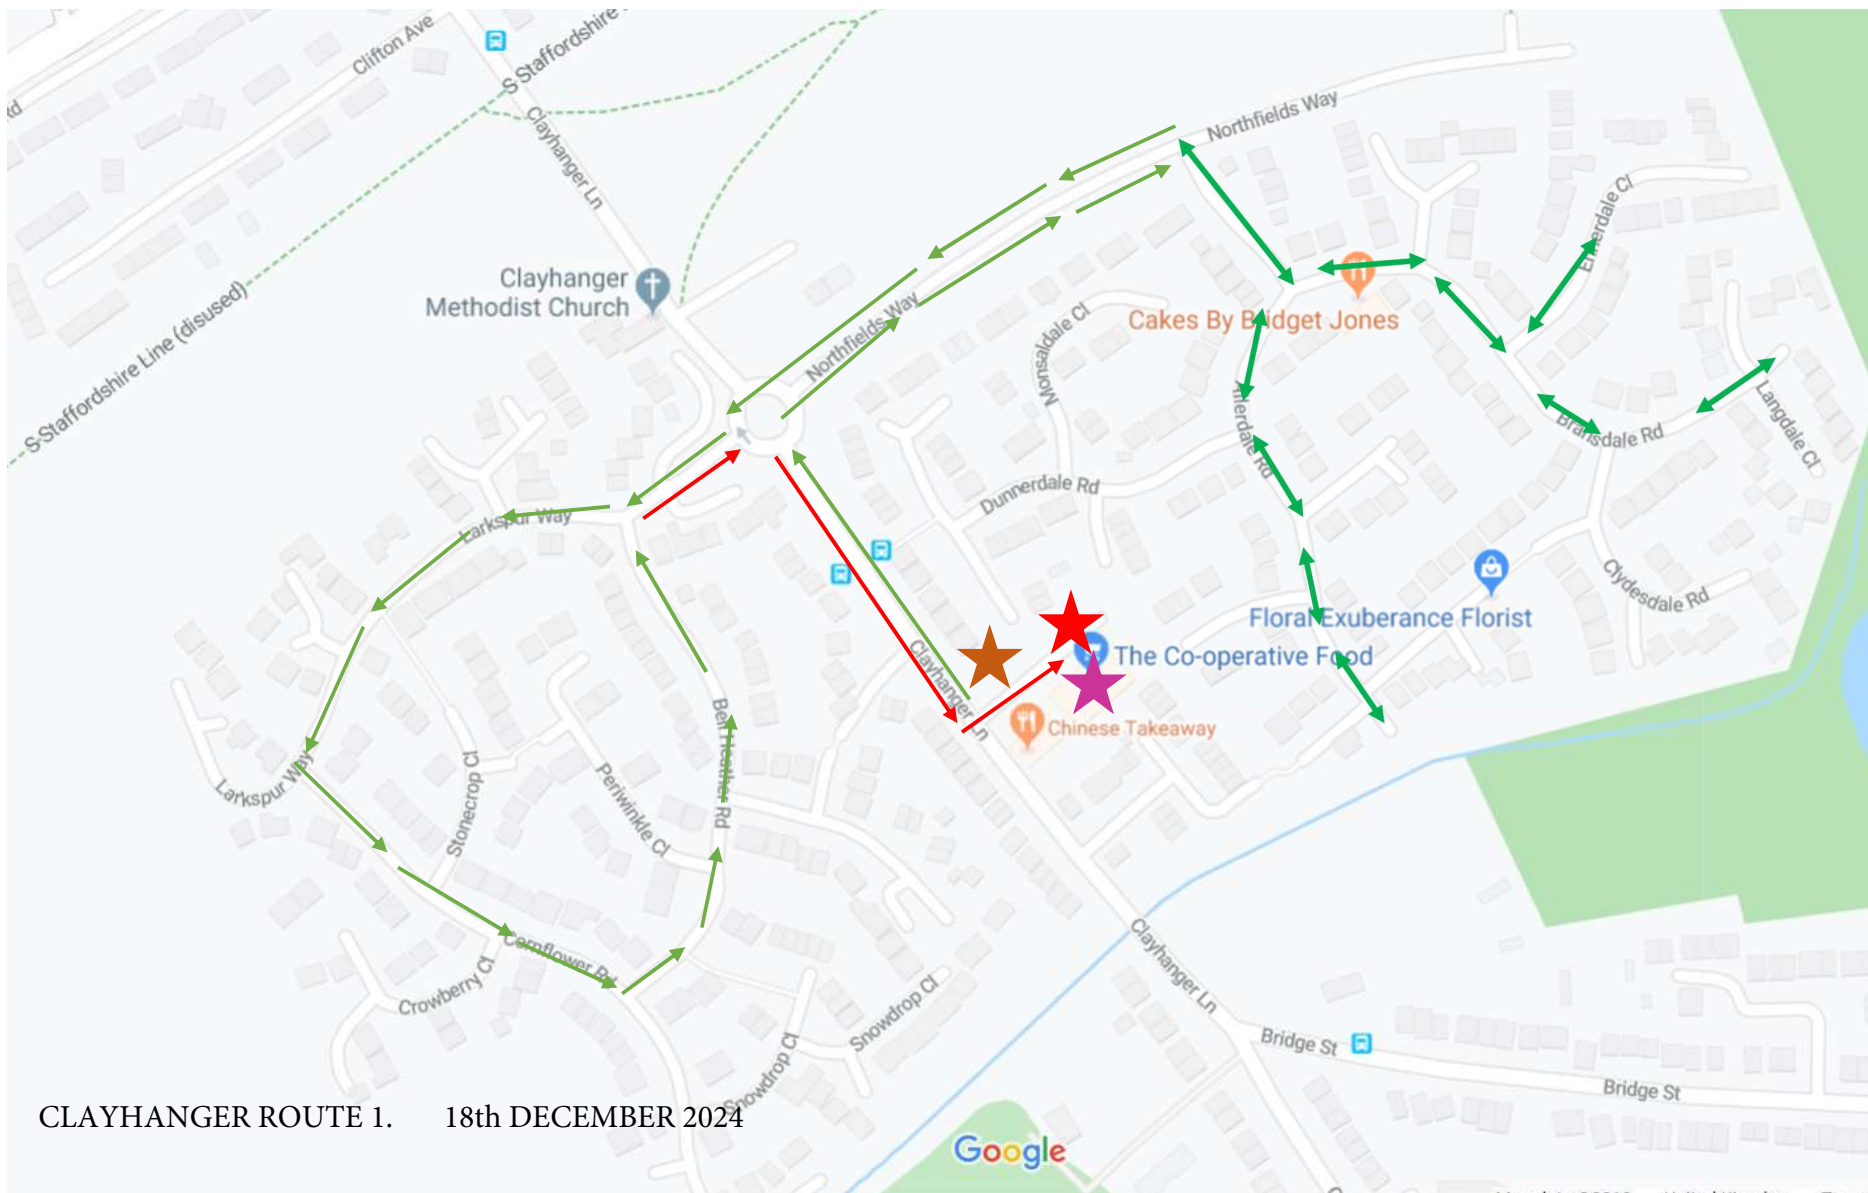

**Clayhanger**

Start

Santa's Route

Final Leg

Santa Visit

End

PLEASE NOTE THAT WE WILL START ROUTE AT 6:15 AT SWAN PUB AND THEN 7:00pm FROM CO-OP.